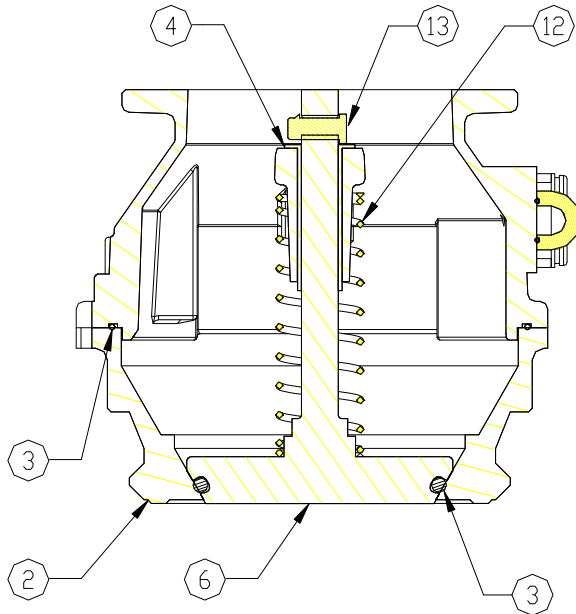

ITEM	PART NUMBER	DESCRIPTION	QTY.
17	11905	O-RING	1
18	12266	ROD END	1
19	12267	ADJ. NUT	1
20	12268	LOCKING PIN	1
21	12271	POPPET	1
22	12272	BEARING	1
23	12273	BODY	1
24	12274	CYLINDER PLUG	1
25	12276	O-RING	1
26	12277	O-RING	2
27	12278	SPRING	1
28	12279	JAM NUT	1
29	12280	AIR FITTING, NPT	1
30	12281	WASHER	1
31	12282	BYPASS GUARD	1
32	12283	RIVET	1

ITEM	PART NUMBER	DESCRIPTION	QTY.
33	12284	CLEVIS PIN	1
34	12285	ROLL PIN	1
35	12289	ROLL PIN	1
36	12291	SCREW	4
37	10806M	LOCK WASHER	6
38	11365M	SIGHT GLASS	1
39	H06924M	O-RING	1
40	H08901M	PIN	1
41	H20051M	STOP PIN	1
42	H20057M	LOCK WASHER	4
43	H20058M	O-RING	1
44	H20182M	SPRING	1
45	H20199M	WASHER	1
46	H51384M	BALL FLOAT	1
47	H51437M	O-RING	1
48	H53043M	TAMPER CABLE	1

891N Bottom Loading Adaptor

ITEM	PART NUMBER	DESCRIPTION	QTY.
1	11748	BODY, MACHINED	1
2	11550	ADAPTOR FACE	1
3	11905	O-RING	1
4	11665	BEARING	1
5	12514	BUTTON HEAD SCREW	6

ITEM	PART NUMBER	DESCRIPTION	QTY.
6	11850	POPPET	1
7	11664	SPRING	1
8	H20058M	POPPET O-RING	1
9	12527	CLEVIS PIN	1
10	12491	PLUG 3/8" NPT	1

891NB Bottom Loading Adaptor

PARTS BREAK DOWN

ITEM	PART NUMBER	DESCRIPTION	QTY.
1	11749	BODY, MACHINED	1
2	11550	ADAPTOR FACE	1
3	11905	O-RING	1
4	11665	BEARING	1
5	12514	BUTTON CAP SCREW	6
6	11850	POPPET	1
7	H51437M ¹	O-RING	1
8	12490 ¹	SCREW	4
9	11365M ¹	SIGHT GLASS	1