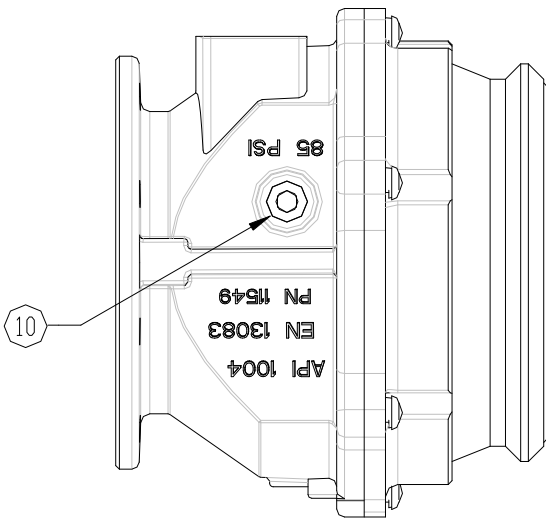

891N Bottom Loading Adaptor

ITEM	PART NUMBER	DESCRIPTION	QTY.
1	11748	BODY, MACHINED	1
2	11550	ADAPTOR FACE	1
3	11905	O-RING	1
4	11665	BEARING	1
5	12514	BUTTON HEAD SCREW	6

ITEM	PART NUMBER	DESCRIPTION	QTY.
6	11850	POPPET	1
7	11664	SPRING	1
8	H20058M	POPPET O-RING	1
9	12527	CLEVIS PIN	1
10	12491	PLUG 3/8" NPT	1