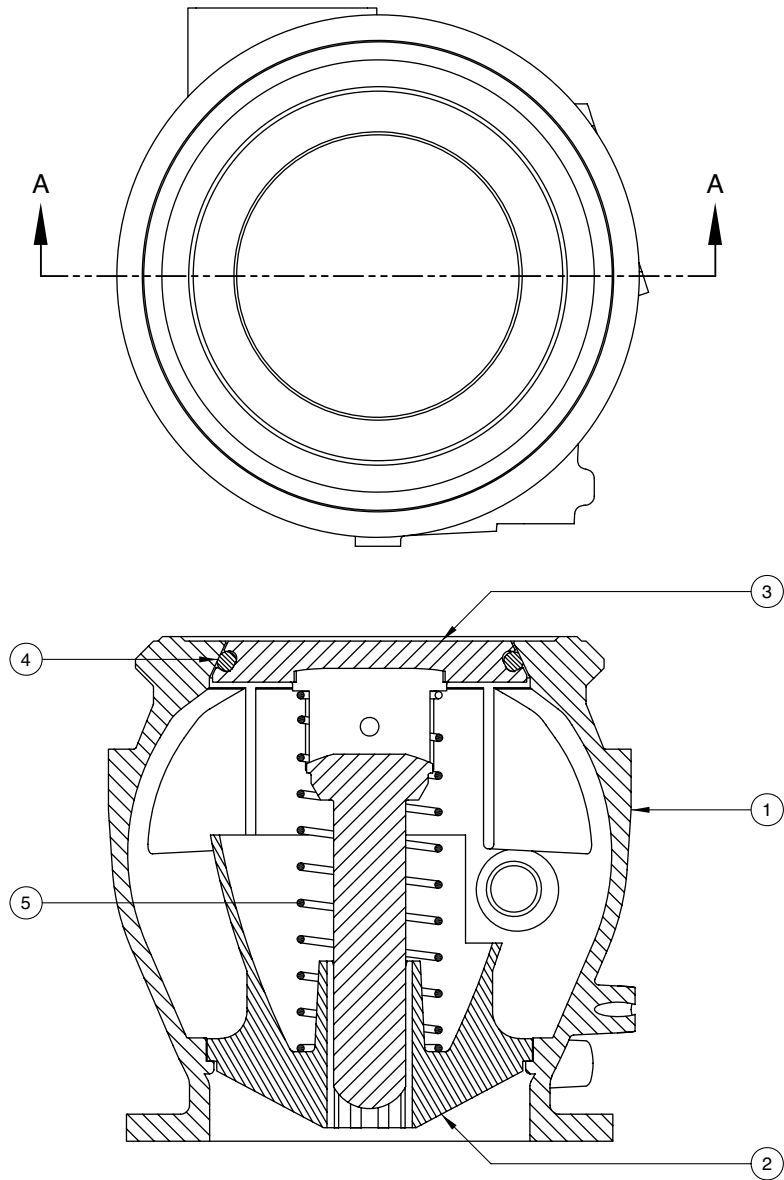

897N Bottom Loading Adaptor

Replacement Parts

Rev. 0, January 2003

SECTION A-A

ITEM	PART NUMBER	DESCRIPTION	QTY.
1	E51838A	BODY	1
2	E51507M	DEFLECTOR	1
3	E10004A	POPPET	1

ITEM	PART NUMBER	DESCRIPTION	QTY.
4	H20058M	O-RING (VITON)	1
5	H20178M	SPRING	1