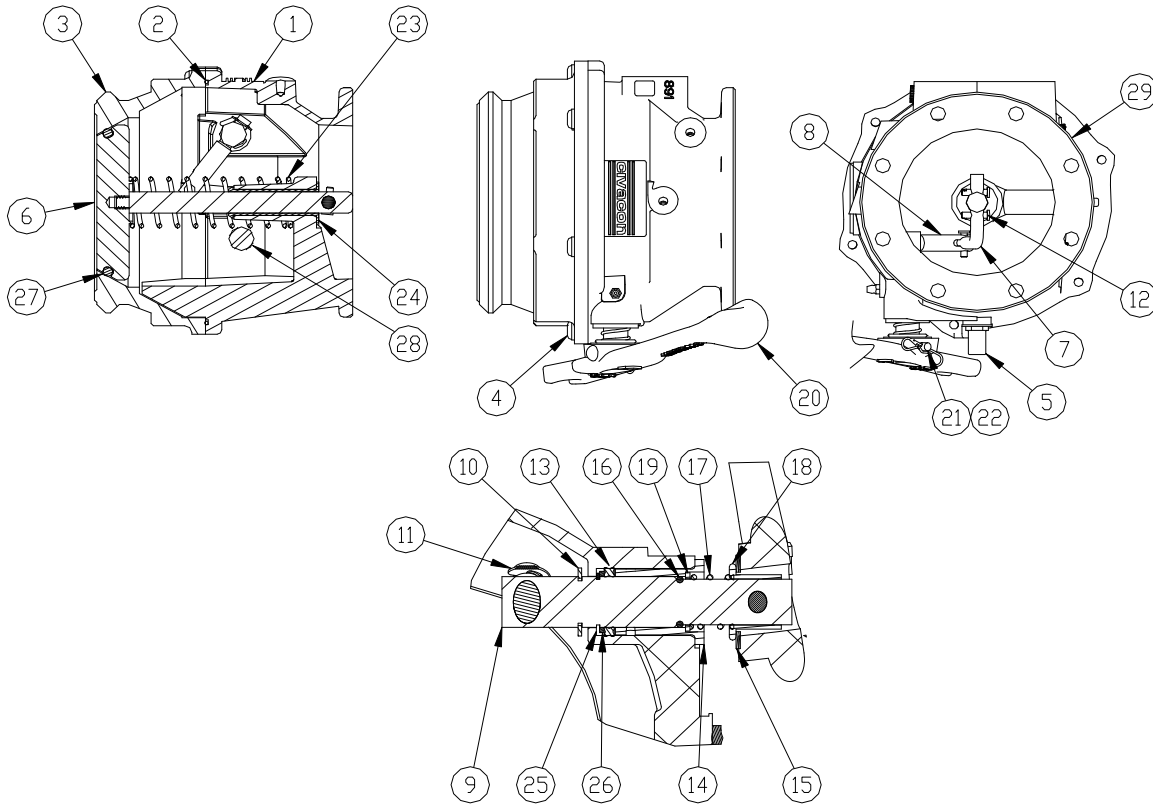

891A Bottom Loading Adaptor

PARTS BREAK DOWN

ITEM	PART NUMBER	DESCRIPTION	QTY.
1	11750	BODY, MACHINED	1
2	11905 ²	O-RING	1
3	11550	ADAPTOR FACE	1
4	12514	BUTTON HEAD CAP SCREW	6
5	12489	STOP PIN	1
6	11850	POPPET	1
7	12331	LINK, POPPET/HANDLE	1
8	12330	LINK, SHAFT	1
9	11543 ³	SHAFT	1
10	11661	E-CLIP	1
11	11662	E-CLIP	1
12	11618	CLEVIS PIN	3
13	11705 ^{2,3}	QUAD RING	1
14	11536 ³	BEARING	1
15	10840 ^{1,3}	NYLON WASHER	1
16	H06924M ^{2,3}	O-RING	1
17	H20182M ^{1,3}	SPRING	1

ITEM	PART NUMBER	DESCRIPTION	QTY.
18	11490 ^{1,3}	HUB	1
19	H20199M ³	NYLON WASHER	1
20	11460 ¹	HANDLE	1
21	H08901M ^{1,3}	FULCRUM PIN	1
22	11623 ^{1,3}	BOWTIE CLIP	1
23	11664	SPRING	1
24	11665	BEARING	1
25	11703 ³	RETAINING RING	1
26	11704 ³	WASHER	1
27	H20058M ²	O-RING	1
28	12491	PLUG, 3/8" NPT	1

ITEM	PART NUMBER	DESCRIPTION	QTY.
1	11548	BODY, MACHINED	1
2	11905 ²	O-RING	1
3	11550	ADAPTOR FACE	1
4	12514	BUTTON HEAD CAP SCREW	6
5	12489	STOP PIN	1
6	11850	POPPET	1
7	12331	LINK, POPPET/HANDLE	1
8	12330	LINK, SHAFT	1
9	11543 ³	SHAFT	1
10	11661	E-CLIP	1
11	11662	E-CLIP	1
12	11618	CLEVIS PIN	3
13	11365M ⁴	SIGHT GLASS	1
14	H51437M ⁴	O-RING	1
15	H51384M ⁴	FLOAT BALL	1
16	12490 ⁴	SCREW	4
17	11705 ^{2,3}	QUAD RING	1
18	11536 ³	BEARING	1
19	10840 ^{1,3}	NYLON WASHER	1
20	H06924M ^{2,3}	O-RING	1

ITEM	PART NUMBER	DESCRIPTION	QTY.
21	H20182M ^{1,3}	SPRING	1
22	11490 ^{1,3}	HUB	1
23	H20199M ³	NYLON WASHER	1
24	11460 ¹	HANDLE	1
25	H08901M ^{1,3}	FULCRUM PIN	1
26	11623 ^{1,3}	BOWTIE CLIP	1
27	11664	SPRING	1
28	11665	BEARING	1
29	11703 ³	RETAINING RING	1
30	11704 ³	WASHER	1
31	H20057M	LOCK WASHER	4
32	H20058M ²	O-RING	1
33	120491	PLUG, 3/8" NPT	1