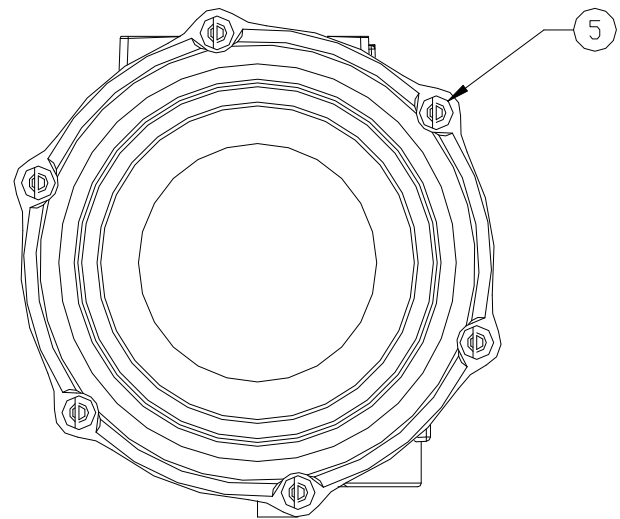

891N Bottom Loading Adaptor

ITEM	PART NUMBER	DESCRIPTION	QTY.
1	11748	BODY, MACHINED	1
2	11550	ADAPTOR FACE	1
3	11905	O-RING	1
4	11665	BEARING	1
5	12514	BUTTON HEAD SCREW	6

ITEM	PART NUMBER	DESCRIPTION	QTY.
6	11850	POPPET	1
7	11664	SPRING	1
8	H20058M	POPPET O-RING	1
9	12527	CLEVIS PIN	1
10	12491	PLUG 3/8" NPT	1