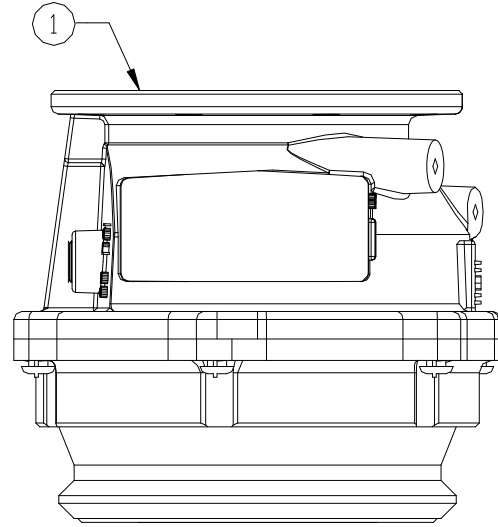

891N Bottom Loading Adaptor

ITEM	PART NUMBER	DESCRIPTION	QTY.
1	11748	BODY, MACHINED	1
2	11550	ADAPTOR FACE	1
3	11905	O-RING	1
4	11665	BEARING	1
5	12514	BUTTON HEAD SCREW	6

ITEM	PART NUMBER	DESCRIPTION	QTY.
6	11850	POPPET	1
7	11664	SPRING	1
8	H20058M	POPPET O-RING	1
9	12527	CLEVIS PIN	1
10	12491	PLUG 3/8" NPT	1