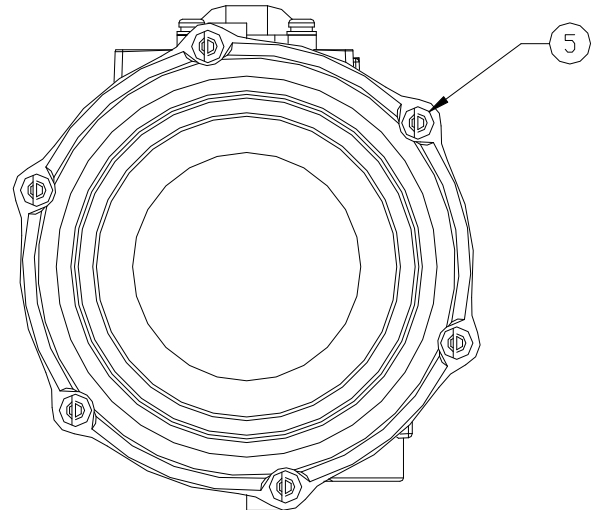

ITEM	PART NUMBER	DESCRIPTION	QTY.
17	11905	O-RING	1
18	12266	ROD END	1
19	12267	ADJ. NUT	1
20	12268	LOCKING PIN	1
21	12271	POPPET	1
22	12272	BEARING	1
23	12273	BODY	1
24	12274	CYLINDER PLUG	1
25	12276	O-RING	1
26	12277	O-RING	2
27	12278	SPRING	1
28	12279	JAM NUT	1
29	12280	AIR FITTING, NPT	1
30	12281	WASHER	1
31	12282	BYPASS GUARD	1
32	12283	RIVET	1

ITEM	PART NUMBER	DESCRIPTION	QTY.
33	12284	CLEVIS PIN	1
34	12285	ROLL PIN	1
35	12289	ROLL PIN	1
36	12291	SCREW	4
37	10806M	LOCK WASHER	6
38	11365M	SIGHT GLASS	1
39	H06924M	O-RING	1
40	H08901M	PIN	1
41	H20051M	STOP PIN	1
42	H20057M	LOCK WASHER	4
43	H20058M	O-RING	1
44	H20182M	SPRING	1
45	H20199M	WASHER	1
46	H51384M	BALL FLOAT	1
47	H51437M	O-RING	1
48	H53043M	TAMPER CABLE	1

891N Bottom Loading Adaptor

ITEM	PART NUMBER	DESCRIPTION	QTY.
1	11748	BODY, MACHINED	1
2	11550	ADAPTOR FACE	1
3	11905	O-RING	1
4	11665	BEARING	1
5	12514	BUTTON HEAD SCREW	6

ITEM	PART NUMBER	DESCRIPTION	QTY.
6	11850	POPPET	1
7	11664	SPRING	1
8	H20058M	POPPET O-RING	1
9	12527	CLEVIS PIN	1
10	12491	PLUG 3/8" NPT	1

891NB Bottom Loading Adaptor

PARTS BREAK DOWN

ITEM	PART NUMBER	DESCRIPTION	QTY.
1	11749	BODY, MACHINED	1
2	11550	ADAPTOR FACE	1
3	11905	O-RING	1
4	11665	BEARING	1
5	12514	BUTTON CAP SCREW	6
6	11850	POPPET	1
7	H51437M ¹	O-RING	1
8	12490 ¹	SCREW	4
9	11365M ¹	SIGHT GLASS	1