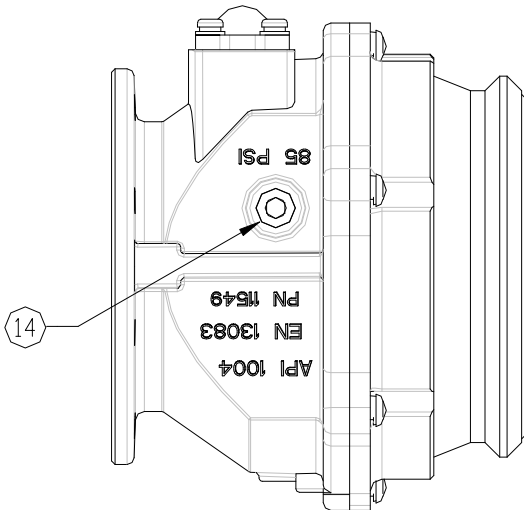

891A Bottom Loading Adaptor

PARTS BREAK DOWN

ITEM	PART NUMBER	DESCRIPTION	QTY.
1	11750	BODY, MACHINED	1
2	11905 ²	O-RING	1
3	11550	ADAPTOR FACE	1
4	12514	BUTTON HEAD CAP SCREW	6
5	12489	STOP PIN	1
6	11850	POPPET	1
7	12331	LINK, POPPET/HANDLE	1
8	12330	LINK, SHAFT	1
9	11543 ³	SHAFT	1
10	11661	E-CLIP	1
11	11662	E-CLIP	1
12	11618	CLEVIS PIN	3
13	11705 ^{2,3}	QUAD RING	1
14	11536 ³	BEARING	1
15	10840 ^{1,3}	NYLON WASHER	1
16	H06924M ^{2,3}	O-RING	1
17	H20182M ^{1,3}	SPRING	1

ITEM	PART NUMBER	DESCRIPTION	QTY.
33	12284	CLEVIS PIN	1
34	12285	ROLL PIN	1
35	12289	ROLL PIN	1
36	12291	SCREW	4
37	10806M	LOCK WASHER	6
38	11365M	SIGHT GLASS	1
39	H06924M	O-RING	1
40	H08901M	PIN	1
41	H20051M	STOP PIN	1
42	H20057M	LOCK WASHER	4
43	H20058M	O-RING	1
44	H20182M	SPRING	1
45	H20199M	WASHER	1
46	H51384M	BALL FLOAT	1
47	H51437M	O-RING	1
48	H53043M	TAMPER CABLE	1

891N Bottom Loading Adaptor

ITEM	PART NUMBER	DESCRIPTION	QTY.
1	11748	BODY, MACHINED	1
2	11550	ADAPTOR FACE	1
3	11905	O-RING	1
4	11665	BEARING	1
5	12514	BUTTON HEAD SCREW	6

ITEM	PART NUMBER	DESCRIPTION	QTY.
6	11850	POPPET	1
7	11664	SPRING	1
8	H20058M	POPPET O-RING	1
9	12527	CLEVIS PIN	1
10	12491	PLUG 3/8" NPT	1

891NB Bottom Loading Adaptor

PARTS BREAK DOWN

ITEM	PART NUMBER	DESCRIPTION	QTY.
1	11749	BODY, MACHINED	1
2	11550	ADAPTOR FACE	1
3	11905	O-RING	1
4	11665	BEARING	1
5	12514	BUTTON CAP SCREW	6
6	11850	POPPET	1
7	H51437M ¹	O-RING	1
8	12490 ¹	SCREW	4
9	11365M ¹	SIGHT GLASS	1