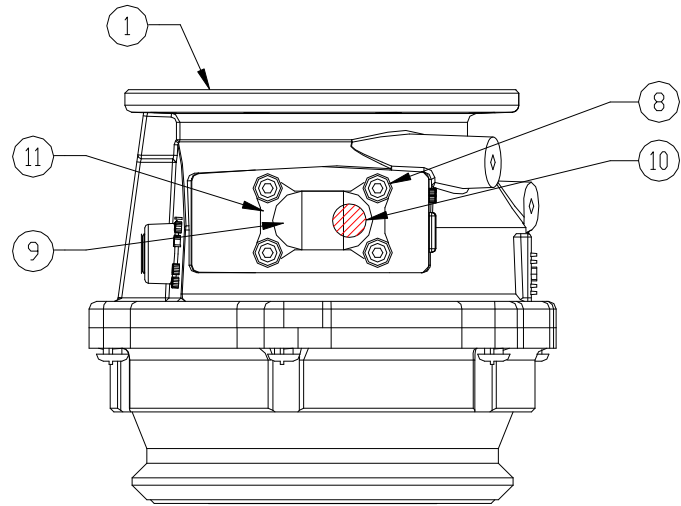

ITEM	PART NUMBER	DESCRIPTION	QTY.
33	12284	CLEVIS PIN	1
34	12285	ROLL PIN	1
35	12289	ROLL PIN	1
36	12291	SCREW	4
37	10806M	LOCK WASHER	6
38	11365M	SIGHT GLASS	1
39	H06924M	O-RING	1
40	H08901M	PIN	1
41	H20051M	STOP PIN	1
42	H20057M	LOCK WASHER	4
43	H20058M	O-RING	1
44	H20182M	SPRING	1
45	H20199M	WASHER	1
46	H51384M	BALL FLOAT	1
47	H51437M	O-RING	1
48	H53043M	TAMPER CABLE	1

891N Bottom Loading Adaptor

ITEM	PART NUMBER	DESCRIPTION	QTY.
1	11748	BODY, MACHINED	1
2	11550	ADAPTOR FACE	1
3	11905	O-RING	1
4	11665	BEARING	1
5	12514	BUTTON HEAD SCREW	6

ITEM	PART NUMBER	DESCRIPTION	QTY.
6	11850	POPPET	1
7	11664	SPRING	1
8	H20058M	POPPET O-RING	1
9	12527	CLEVIS PIN	1
10	12491	PLUG 3/8" NPT	1

891NB Bottom Loading Adaptor

PARTS BREAK DOWN

ITEM	PART NUMBER	DESCRIPTION	QTY.
1	11749	BODY, MACHINED	1
2	11550	ADAPTOR FACE	1
3	11905	O-RING	1
4	11665	BEARING	1
5	12514	BUTTON CAP SCREW	6
6	11850	POPPET	1
7	H51437M ¹	O-RING	1
8	12490 ¹	SCREW	4
9	11365M ¹	SIGHT GLASS	1