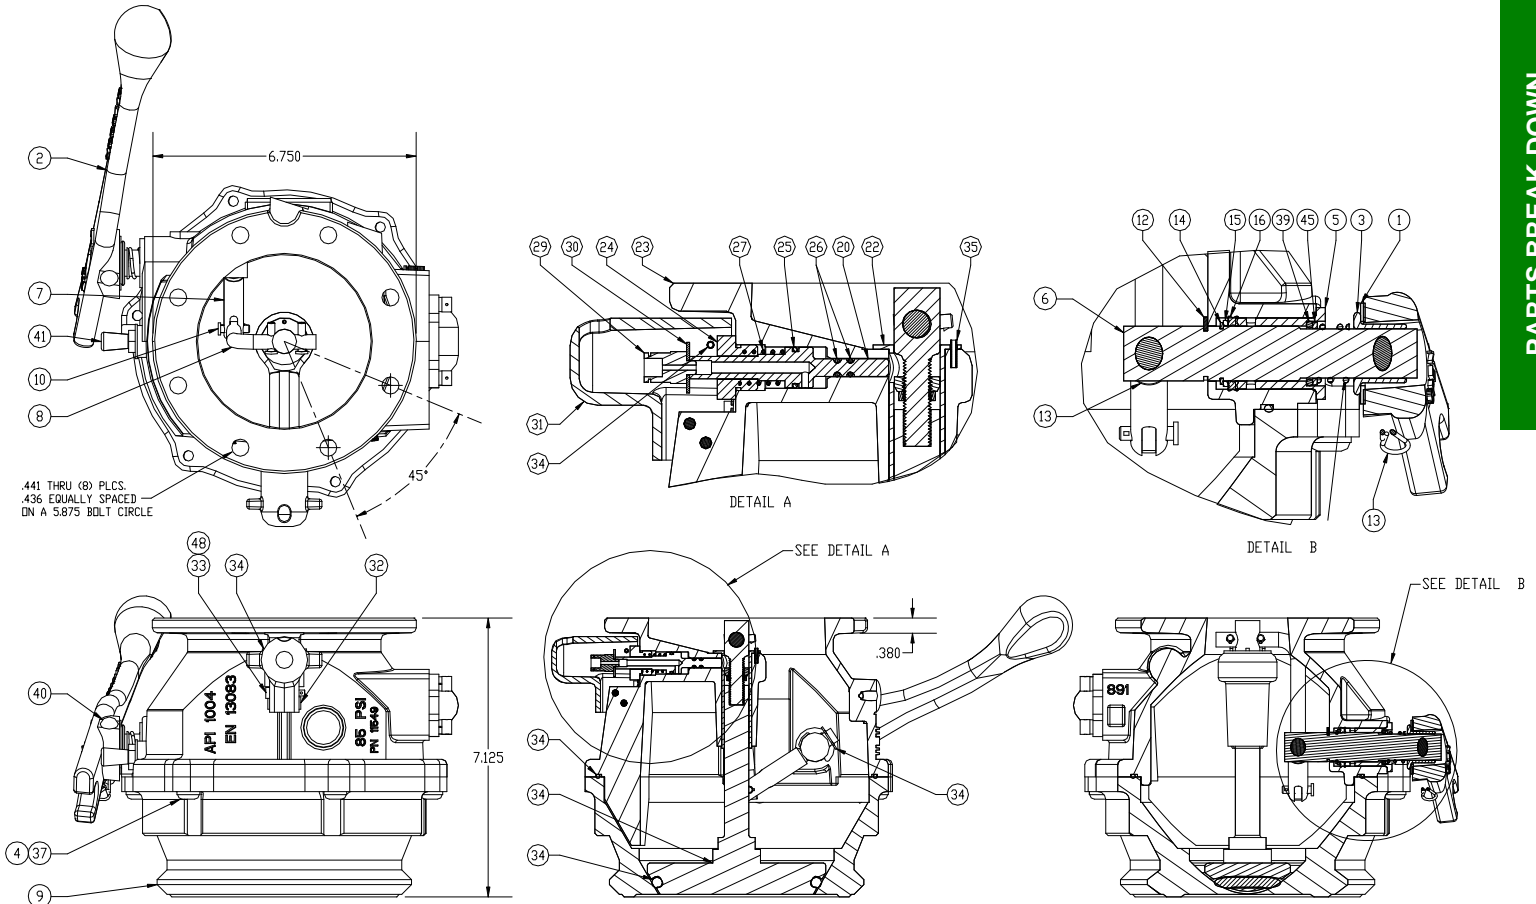

891A Bottom Loading Adaptor

PARTS BREAK DOWN

ITEM	PART NUMBER	DESCRIPTION	QTY.
1	11750	BODY, MACHINED	1
2	11905 ²	O-RING	1
3	11550	ADAPTOR FACE	1
4	12514	BUTTON HEAD CAP SCREW	6
5	12489	STOP PIN	1
6	11850	POPPET	1
7	12331	LINK, POPPET/HANDLE	1
8	12330	LINK, SHAFT	1
9	11543 ³	SHAFT	1
10	11661	E-CLIP	1
11	11662	E-CLIP	1
12	11618	CLEVIS PIN	3
13	11705 ^{2,3}	QUAD RING	1
14	11536 ³	BEARING	1
15	10840 ^{1,3}	NYLON WASHER	1
16	H06924M ^{2,3}	O-RING	1
17	H20182M ^{1,3}	SPRING	1

ITEM	PART NUMBER	DESCRIPTION	QTY.
1	11548	BODY, MACHINED	1
2	11905 ²	O-RING	1
3	11550	ADAPTOR FACE	1
4	12514	BUTTON HEAD CAP SCREW	6
5	12489	STOP PIN	1
6	11850	POPPET	1
7	12331	LINK, POPPET/HANDLE	1
8	12330	LINK, SHAFT	1
9	11543 ³	SHAFT	1
10	11661	E-CLIP	1
11	11662	E-CLIP	1
12	11618	CLEVIS PIN	3
13	11365M ⁴	SIGHT GLASS	1
14	H51437M ⁴	O-RING	1
15	H51384M ⁴	FLOAT BALL	1
16	12490 ⁴	SCREW	4
17	11705 ^{2,3}	QUAD RING	1
18	11536 ³	BEARING	1
19	10840 ^{1,3}	NYLON WASHER	1
20	H06924M ^{2,3}	O-RING	1

ITEM	PART NUMBER	DESCRIPTION	QTY.
21	H20182M ^{1,3}	SPRING	1
22	11490 ^{1,3}	HUB	1
23	H20199M ³	NYLON WASHER	1
24	11460 ¹	HANDLE	1
25	H08901M ^{1,3}	FULCRUM PIN	1
26	11623 ^{1,3}	BOWTIE CLIP	1
27	11664	SPRING	1
28	11665	BEARING	1
29	11703 ³	RETAINING RING	1
30	11704 ³	WASHER	1
31	H20057M	LOCK WASHER	4
32	H20058M ²	O-RING	1
33	120491	PLUG, 3/8" NPT	1

891BA-LK API Bottom Loading Adaptor w/ Locking Feature

PARTS BREAK DOWN

ITEM	PART NUMBER	DESCRIPTION	QTY.
1	10840	NYLON WASHER	1
2	11460	HANDLE	1
3	11490	HUB	1
4	11534	SCREW	6
5	11536	BEARING	1
6	11543	SHAFT	1
7	11544	LINK, SHAFT	1
8	11545	LINK, POPPET	1
9	11550	ADAPTOR FACE	1
10	11618	CLEVIS PIN	3
11	11623	BOWTIE CLIP	1
12	11661	E-CLIP	1
13	11662	E-CLIP	1
14	11703	RETAINING RING	1
15	11704	WASHER	1
16	11705	QUAD RING	1