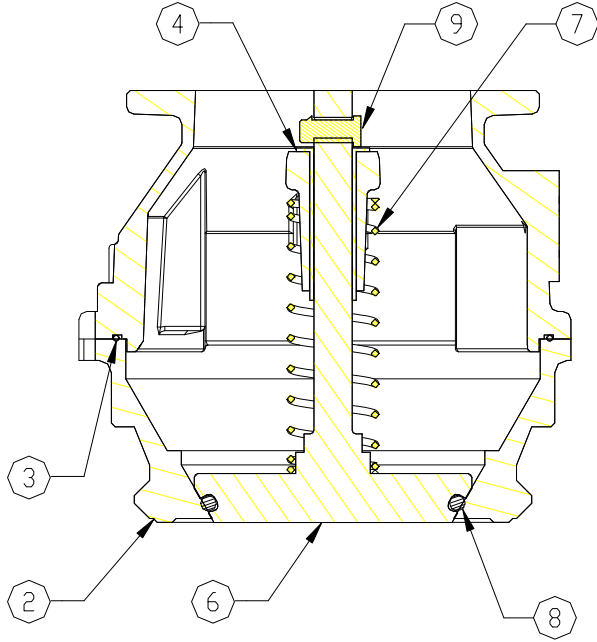

891N Bottom Loading Adaptor

ITEM	PART NUMBER	DESCRIPTION	QTY.
1	11748	BODY, MACHINED	1
2	11550	ADAPTOR FACE	1
3	11905	O-RING	1
4	11665	BEARING	1
5	12514	BUTTON HEAD SCREW	6

ITEM	PART NUMBER	DESCRIPTION	QTY.
6	11850	POPPET	1
7	11664	SPRING	1
8	H20058M	POPPET O-RING	1
9	12527	CLEVIS PIN	1
10	12491	PLUG 3/8" NPT	1