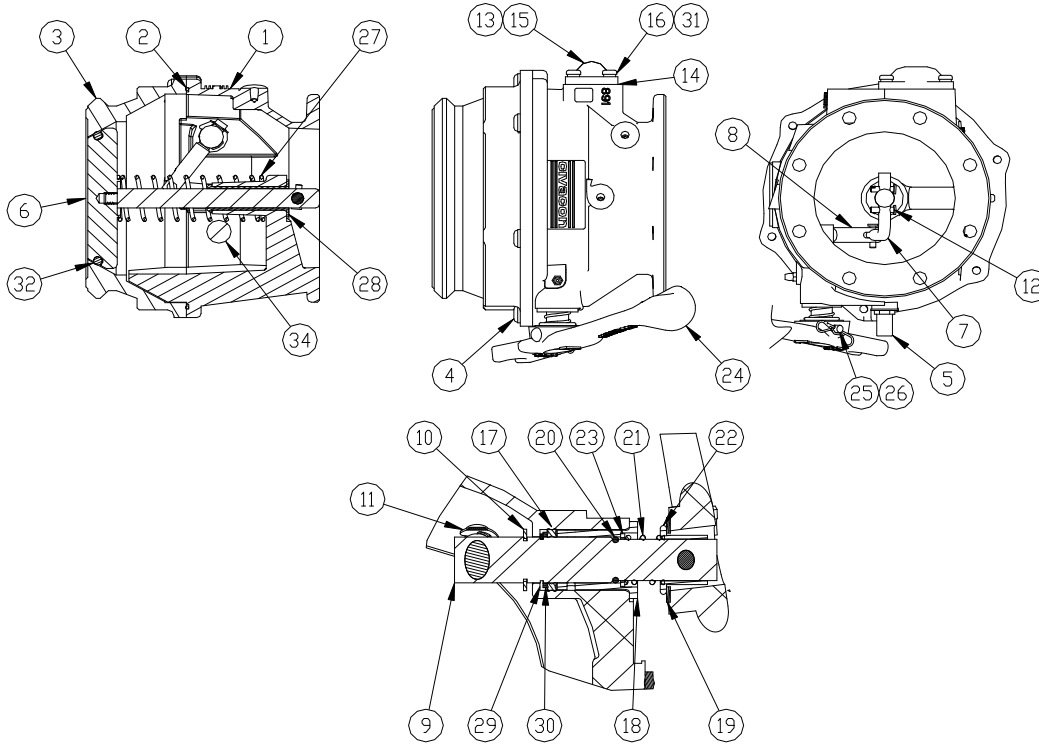

891BA Bottom Loading Adaptor

RP 05-13C

PARTS BREAK DOWN

ITEM	PART NUMBER	DESCRIPTION	QTY.
1	11548	BODY, MACHINED	1
2	11905²	O-RING	1
3	11550	ADAPTOR FACE	1
4	12514	BUTTON HEAD CAP SCREW	6
5	12489	STOP PIN	1
6	11850	POPPET	1
7	12331	LINK, POPPET/HANDLE	1
8	12330	LINK, SHAFT	1
9	11543³	SHAFT	1
10	11661	E-CLIP	1
11	11662	E-CLIP	1
12	11618	CLEVIS PIN	3
13	11365M⁴	SIGHT GLASS	1
14	H51437M⁴	O-RING	1
15	H51384M⁴	FLOAT BALL	1
16	12490⁴	SCREW	4
17	11705^{2,3}	QUAD RING	1
18	11536³	BEARING	1
19	10840^{1,3}	NYLON WASHER	1
20	H06924M^{2,3}	O-RING	1

ITEM	PART NUMBER	DESCRIPTION	QTY.
21	H20182M^{1,3}	SPRING	1
22	11490^{1,3}	HUB	1
23	H20199M³	NYLON WASHER	1
24	11460¹	HANDLE	1
25	H08901M^{1,3}	FULCRUM PIN	1
26	11623^{1,3}	BOWTIE CLIP	1
27	11664	SPRING	1
28	11665	BEARING	1
29	11703³	RETAINING RING	1
30	11704³	WASHER	1
31	H20057M	LOCK WASHER	4
32	H20058M²	O-RING	1
33	120491	PLUG, 3/8" NPT	1

REPAIR KITS	
891HRK	HANDLE REPAIR KIT
891ORK	O-RING REPAIR KIT
891SRK	SHAFT REPAIR KIT
891BRK	SIGHT GLASS REPAIR KIT

1—Included in 891HRK, 2—Included in 891ORK, 3—Included in 891SRK, 4—Included in 891BRK